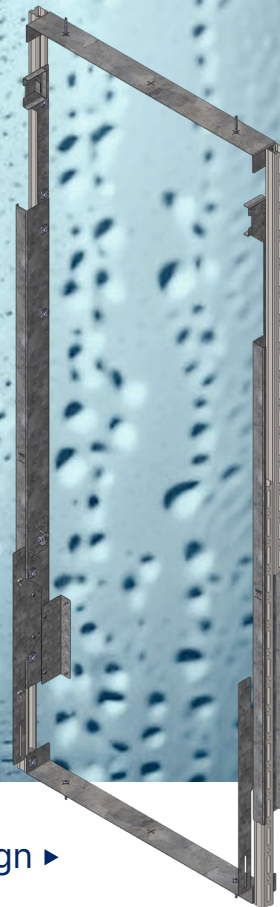

NORD Universal frame

For NORD EcoBoiler Flat 140 | Flat 140+

Universal frame with patented design ▶

TECHNICAL DATA

NORD Universal frame SPECIFICATION

Material	Galvanized steel
Max. container depth [mm]	250 (suitable for NORD EcoBoiler 140 and 140+)
Dimensions H x W x D (mm)	~1700 / 200 / 100, packed in a paper box
Installation width [mm]	1020
Minimum room height [m]	2,55
Pull-out area below from meter size [mm]	1100 - 1850 (floor structure 100 - 750 mm)
Pull-out area at the top from the meter mark [mm]	1450 - 1950
Weight [kg]	~29
Mounting holes	above and below 2 pieces each ø13 mm
Fixing screws	4x HILTI HUS3-P6 screw anchors included

INCLUDED FITTINGS

Retaining plates for hydraulic module; Adjustable retaining plates for inspection door; Screed connection plate

AVAILABLE ACCESSORIES

Inspection door